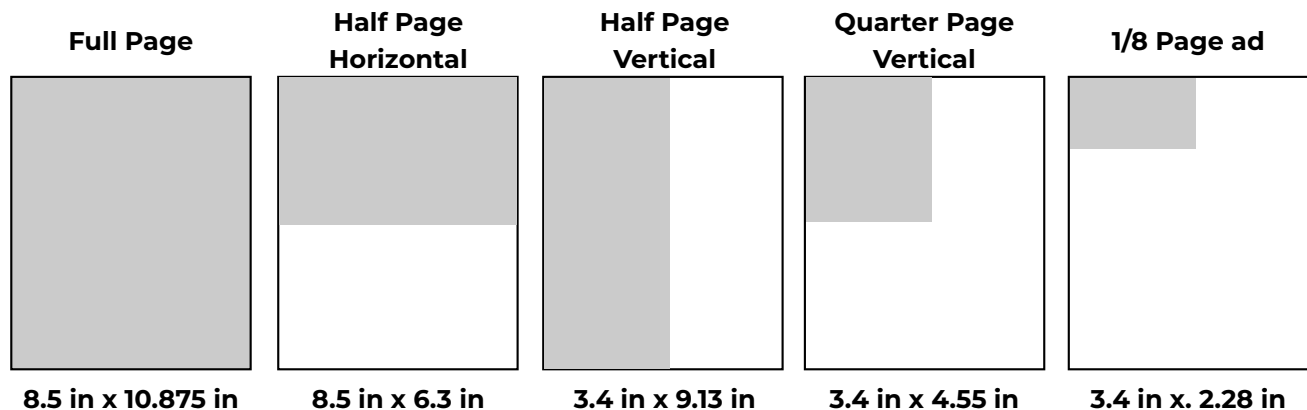

## AD SIZES

Requirements: 300 DPI, CMYK, JPG or PDF format

Bleeds: Ask us for our templates and size guide and we'll be happy to send them to you.

---

THE SOUTH FLORIDA  
**COMMUNITY VOICE**

---

THE LARGEST JEWISH MAGAZINE IN SOUTH FLORIDA